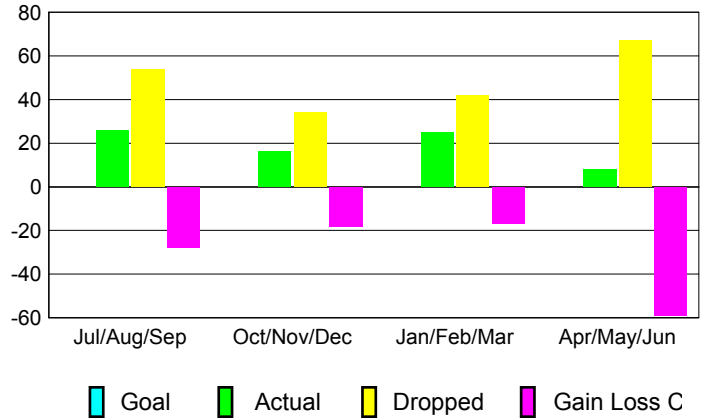

Membership Results 2012-2013
Goal, New, Dropped, Gain/Loss