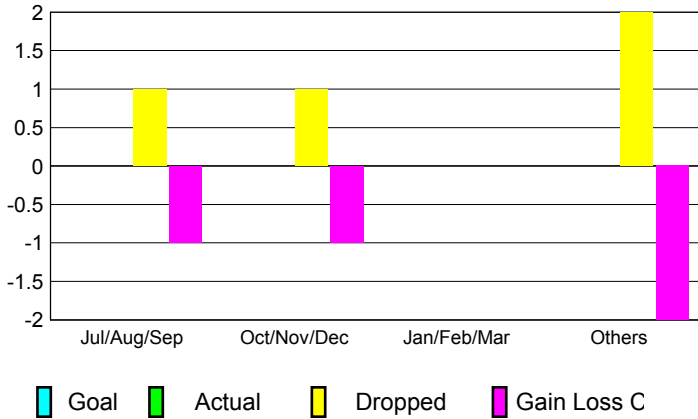

GMT: **GARY ANDERSON**

Location: **ILLINOIS**

GMT CA: **1**

CLUBS

Month	New Club Goal	Actual New Clubs	Actual Dropped Clubs	Gain/Loss of Clubs
2012-2013				
Jul/Aug/Sep		0	1	-1
Oct/Nov/Dec		0	1	-1
Jan/Feb/Mar		0	0	0
Apr/May/June		0	2	-2
Totals		0	4	-4

Club Results 2012-2013
Goal, New, Dropped, Gain/Loss

MEMBERSHIP

Month	Net Memb Goal	Actual New Memb	Actual Dropped Memb	Gain/Loss of Memb
2012-2013				
Jul/Aug/Sep		26	54	-28
Oct/Nov/Dec		16	34	-18
Jan/Feb/Mar		25	42	-17
Apr/May/June		8	67	-59
Totals		75	197	-122